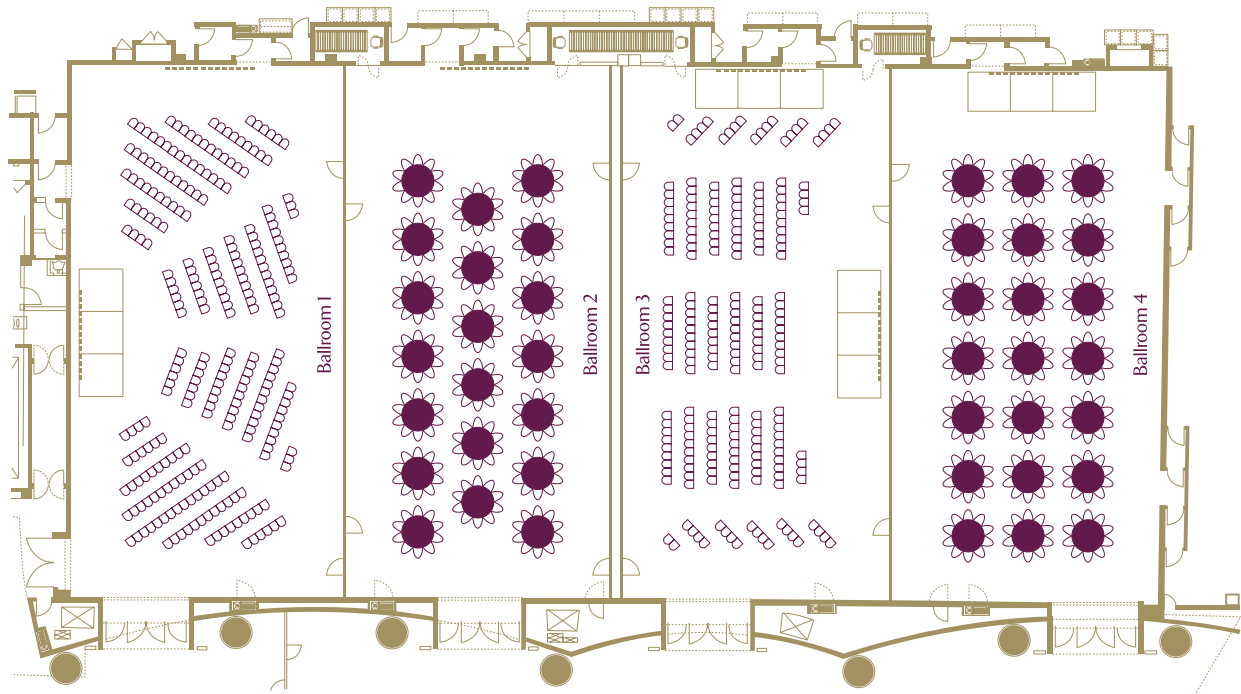

Podium Level 4 - Ballroom

Room	Reception	Dinner	Cabaret	Theatre	Classroom	U-shape	Height	Length	Width	Sq m	Sq ft
Ballroom 1,2,3,4	2,000	1,000	624	1,400	750	160	8.5m	30.4m	62m	1,897	20,419
Ballroom 1	500	210	144	340	250	58	8.5m	30.4m	15.4m	471	5,070
Ballroom 2	500	200	144	260	250	58	8.5m	30.4m	15.1m	462	4,973
Ballroom 3	500	200	144	260	250	58	8.5m	30.4m	15.1m	462	4,973
Ballroom 4	500	210	144	340	250	58	8.5m	30.4m	15.4m	471	5,070
Ballroom 1,2	1,000	420	288	600	540	74	8.5m	30.4m	31m	942.4	10,144
Ballroom 3,4	1,000	420	288	600	540	74	8.5m	30.4m	31m	942.4	10,144
Ballroom 1,2,3	1,600	600	480	900	600	108	8.5m	30.4m	46m	1,398.4	15,052
Ballroom 2,3,4	1,600	600	400	900	600	108	8.5m	30.4m	46m	1,398.4	15,052
Pre-function Area 1	2,000	-	-	-	-	-	8.5m	-	-	>1,800	>19,375

*Capacity and measurements for each room

Seating capacity for plated and buffet numbers listed above is based on round tables of 10

Seating capacity for numbers listed above is stated with no stage or additional audiovisual equipment